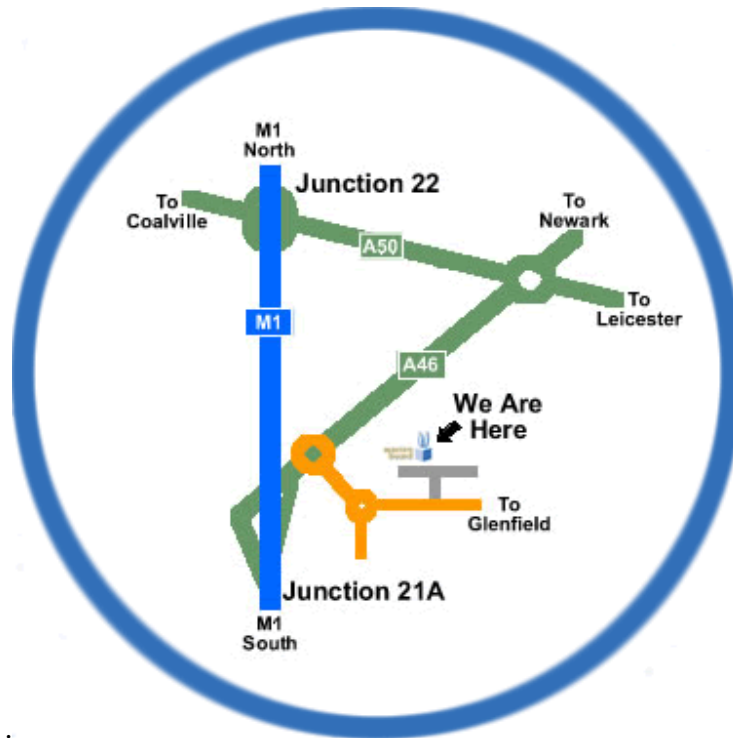

How to Find Warren Board Sales Ltd

Warren Board Sales Ltd
Mill Lane Industrial Estate
Kirby Road
Glenfield
Leicester
LE3 8DX

Tel: +44(0)116 2324102

From the south

Take J21A off the M1
Take the first slip signed Kirby Muxlow
Mill Lane Industrial Estate is Sign Posted

From the north

Take J22 off the M1
Follow the A50 towards Leicester
After 3 miles take the A46 signed M1 south
Come off the A46 at the next junction
Mill Lane Ind Estate is sign posted